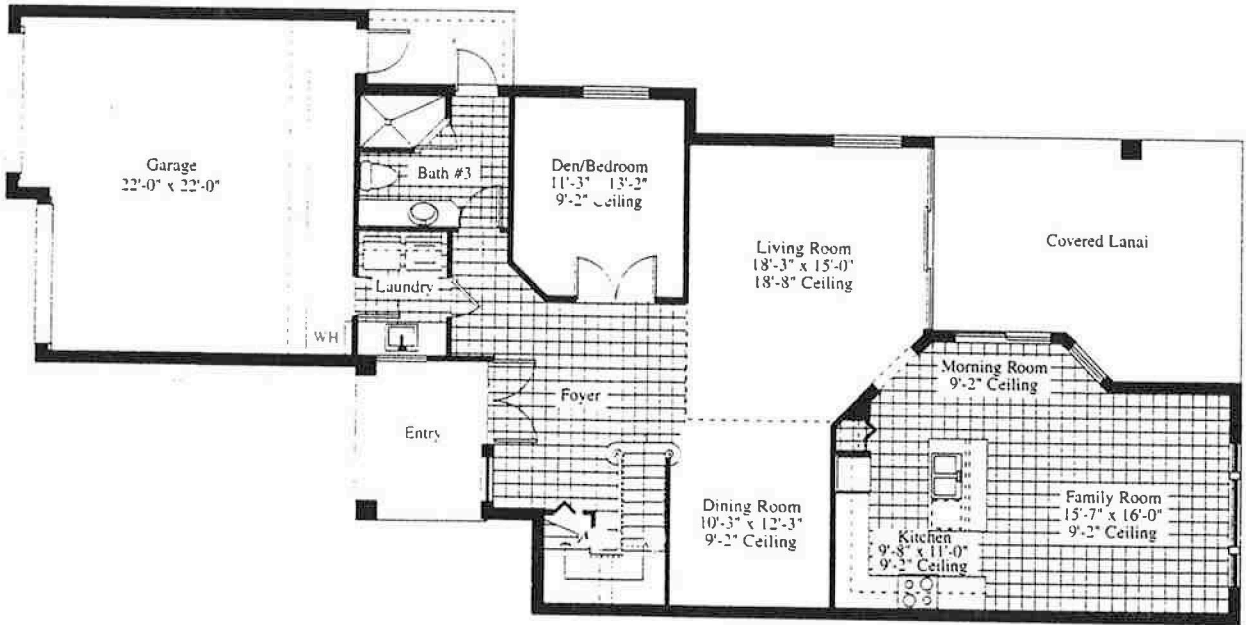

# The Orchid

**Square Footage**

A.C. Area (1st Floor)	1,440 S.F.
A.C. Area (2nd Floor)	1,334 S.F.
<b>TOTAL A.C. AREA</b>	<b>2,774 S.F.</b>