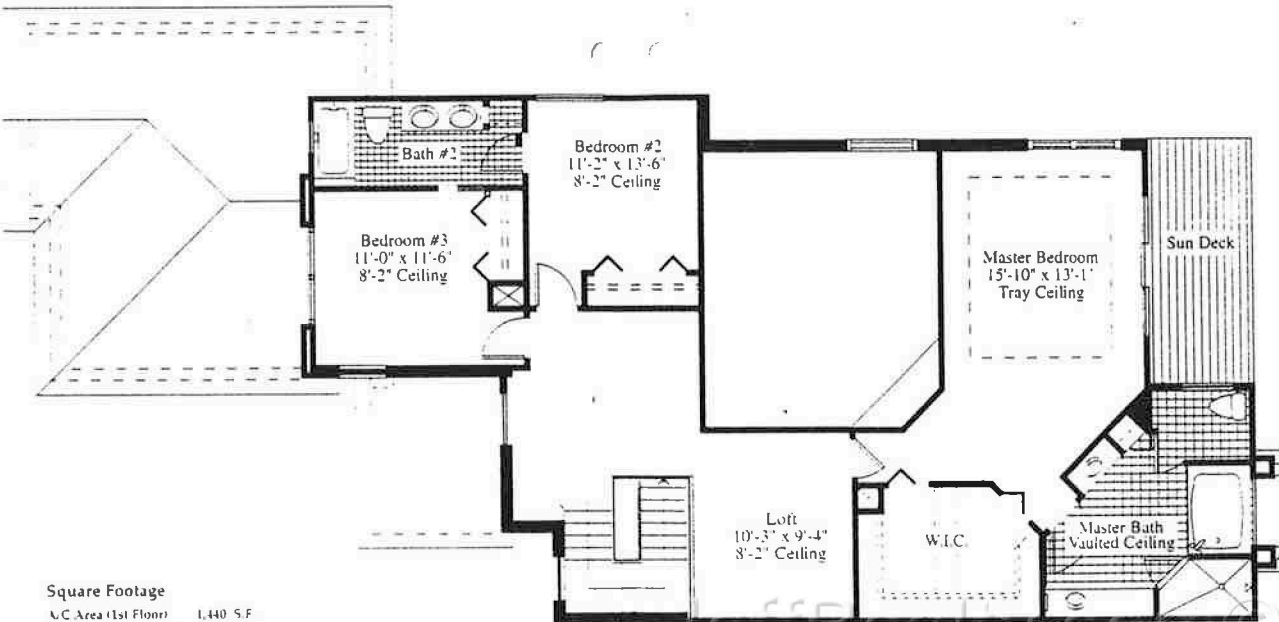

The Orchid

Square Footage

A.C. Area (1st Floor)	1,440 S.F.
A.C. Area (2nd Floor)	1,334 S.F.
TOTAL A.C. AREA	2,774 S.F.