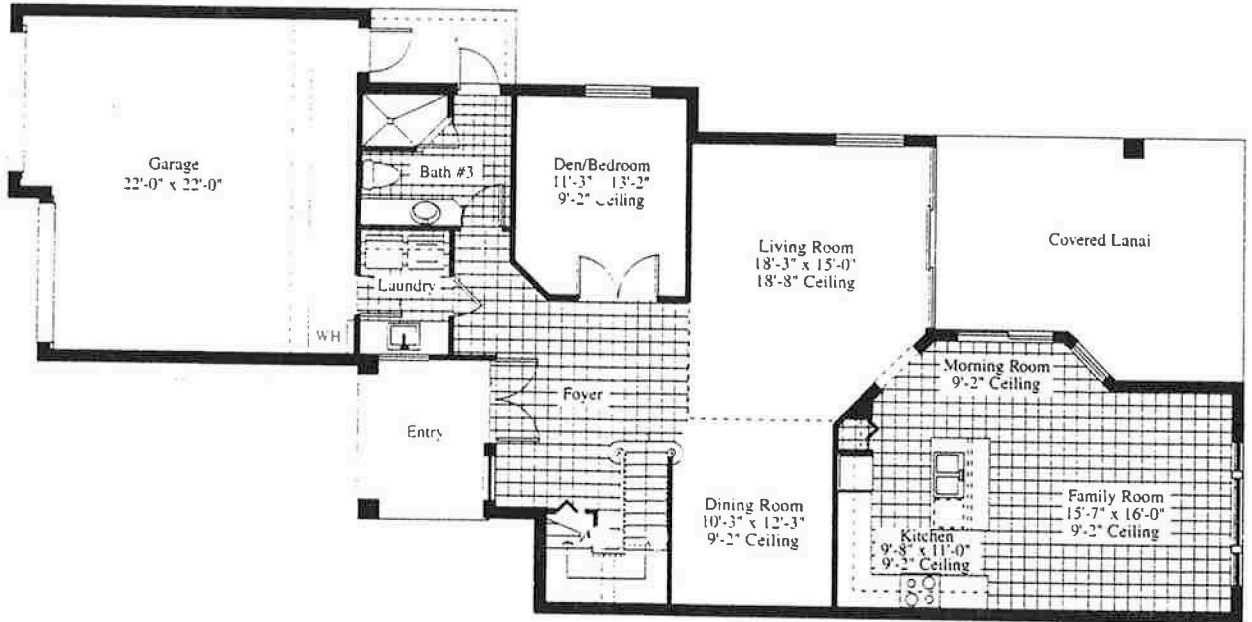

The Orchid

Square Footage

A.C. Area (1st Floor)	1,440 S.F.
A.C. Area (2nd Floor)	1,334 S.F.
TOTAL A.C. AREA	2,774 S.F.