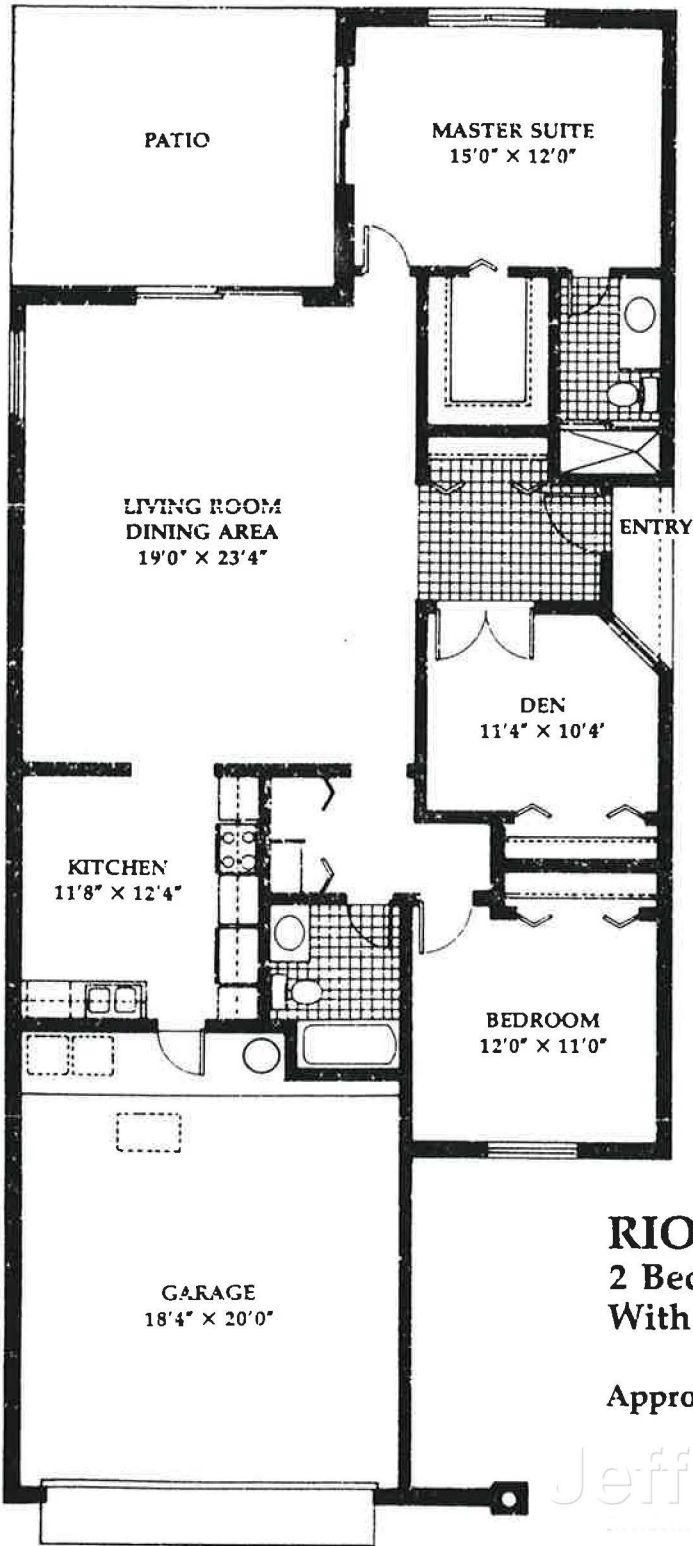

Ironwood

RIO HONDO II 2 Bedrooms/2 Baths With Den and Garage

Approximate square footage: 1358