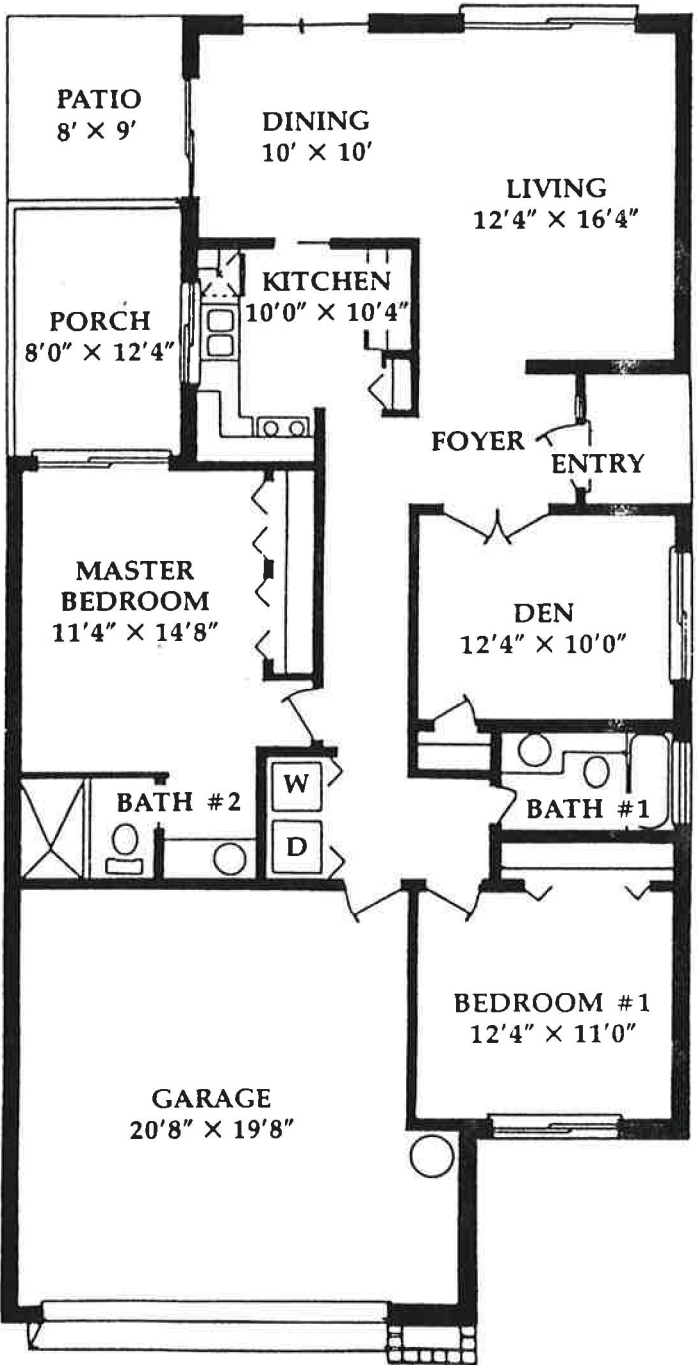

IRONWOOD

MESA VERDE

2 Bedrooms/2 Baths
With Den and Garage

JetRealty.com©

Approximate square footage: 1332