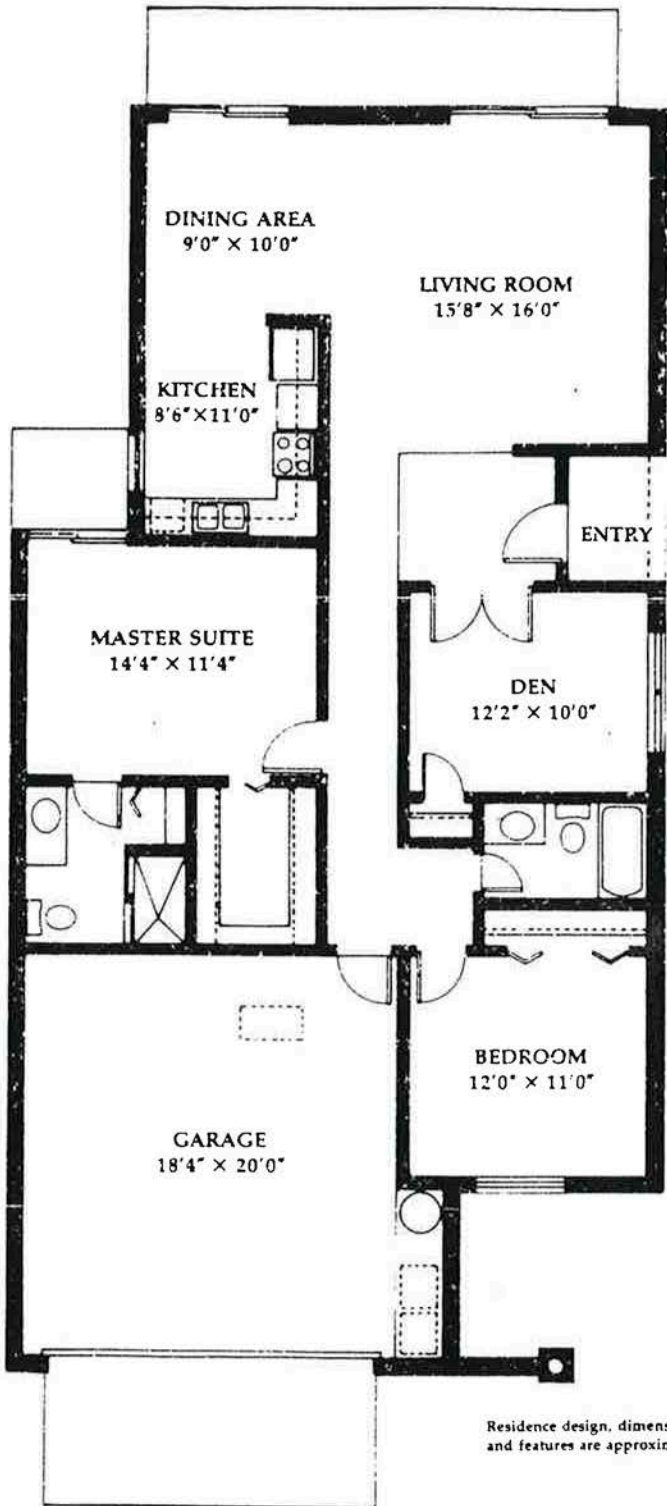

# IRONWOOD

## MESA VERDE II

2 Bedrooms/2 Baths  
With Den and Garage

Approximate square footage: 1332

## VALENCIA II

2 Bedrooms/2 Baths  
With Den and Garage

Approximate square footage: 1464