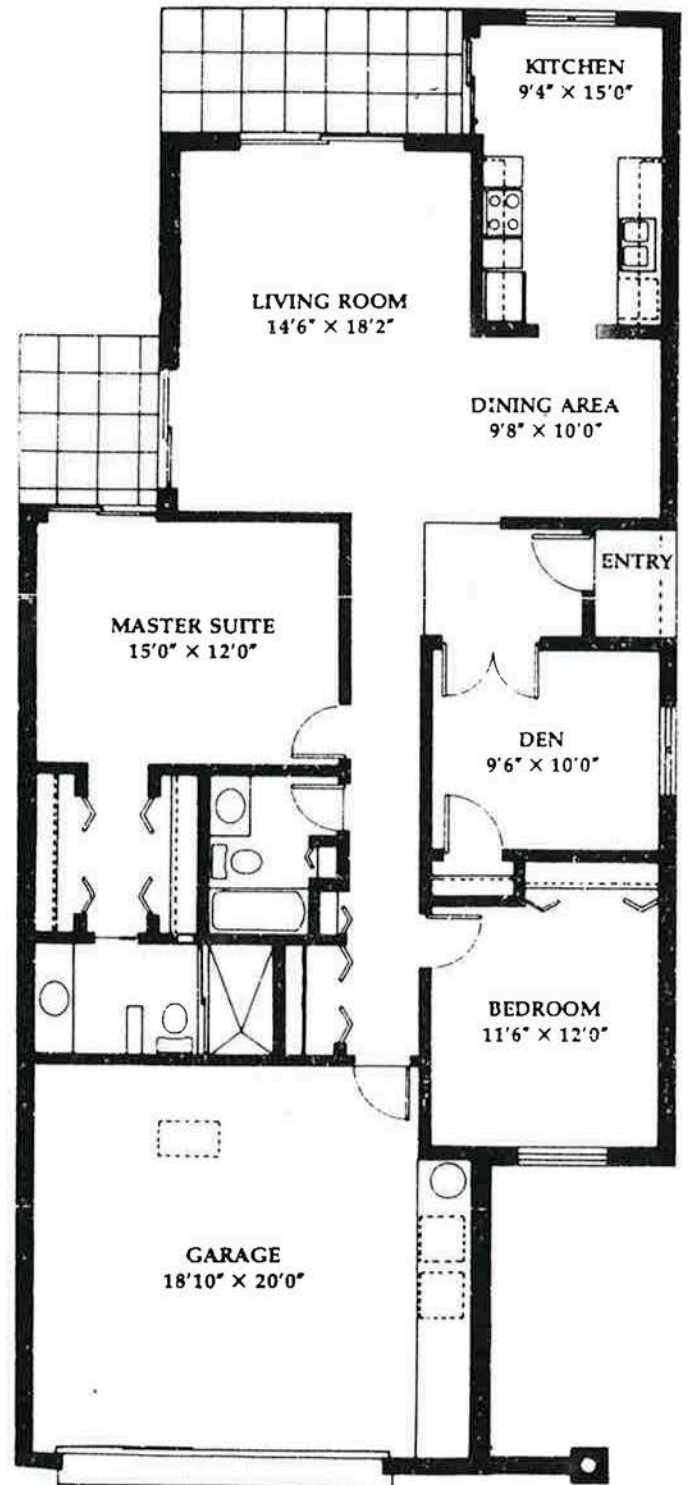

# IRONWOOD

## MESA VERDE II

2 Bedrooms/2 Baths  
With Den and Garage

Approximate square footage: 1332

## VALENCIA II

2 Bedrooms/2 Baths  
With Den and Garage

Approximate square footage: 1464