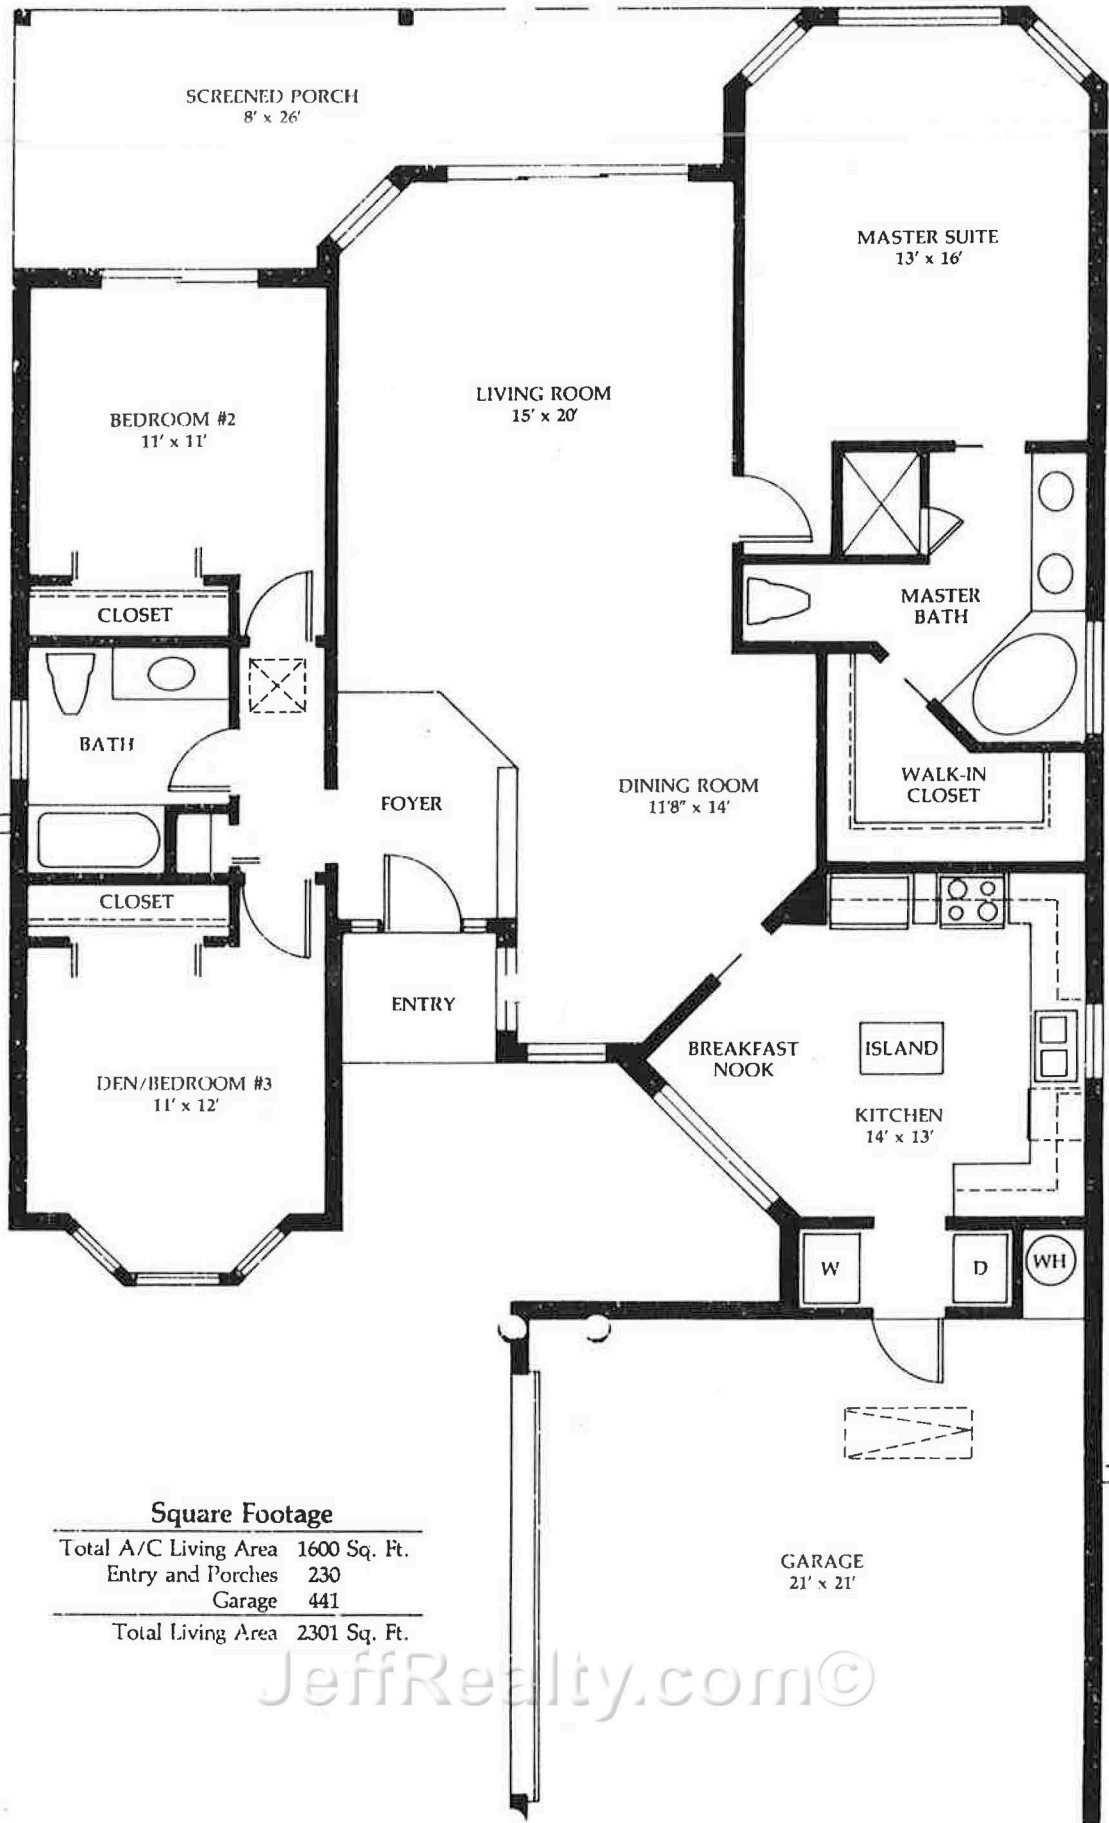

The Hampshire

Square Footage

Total A/C Living Area	1600 Sq. Ft.
Entry and Porches	230
Garage	441
Total Living Area	2301 Sq. Ft.