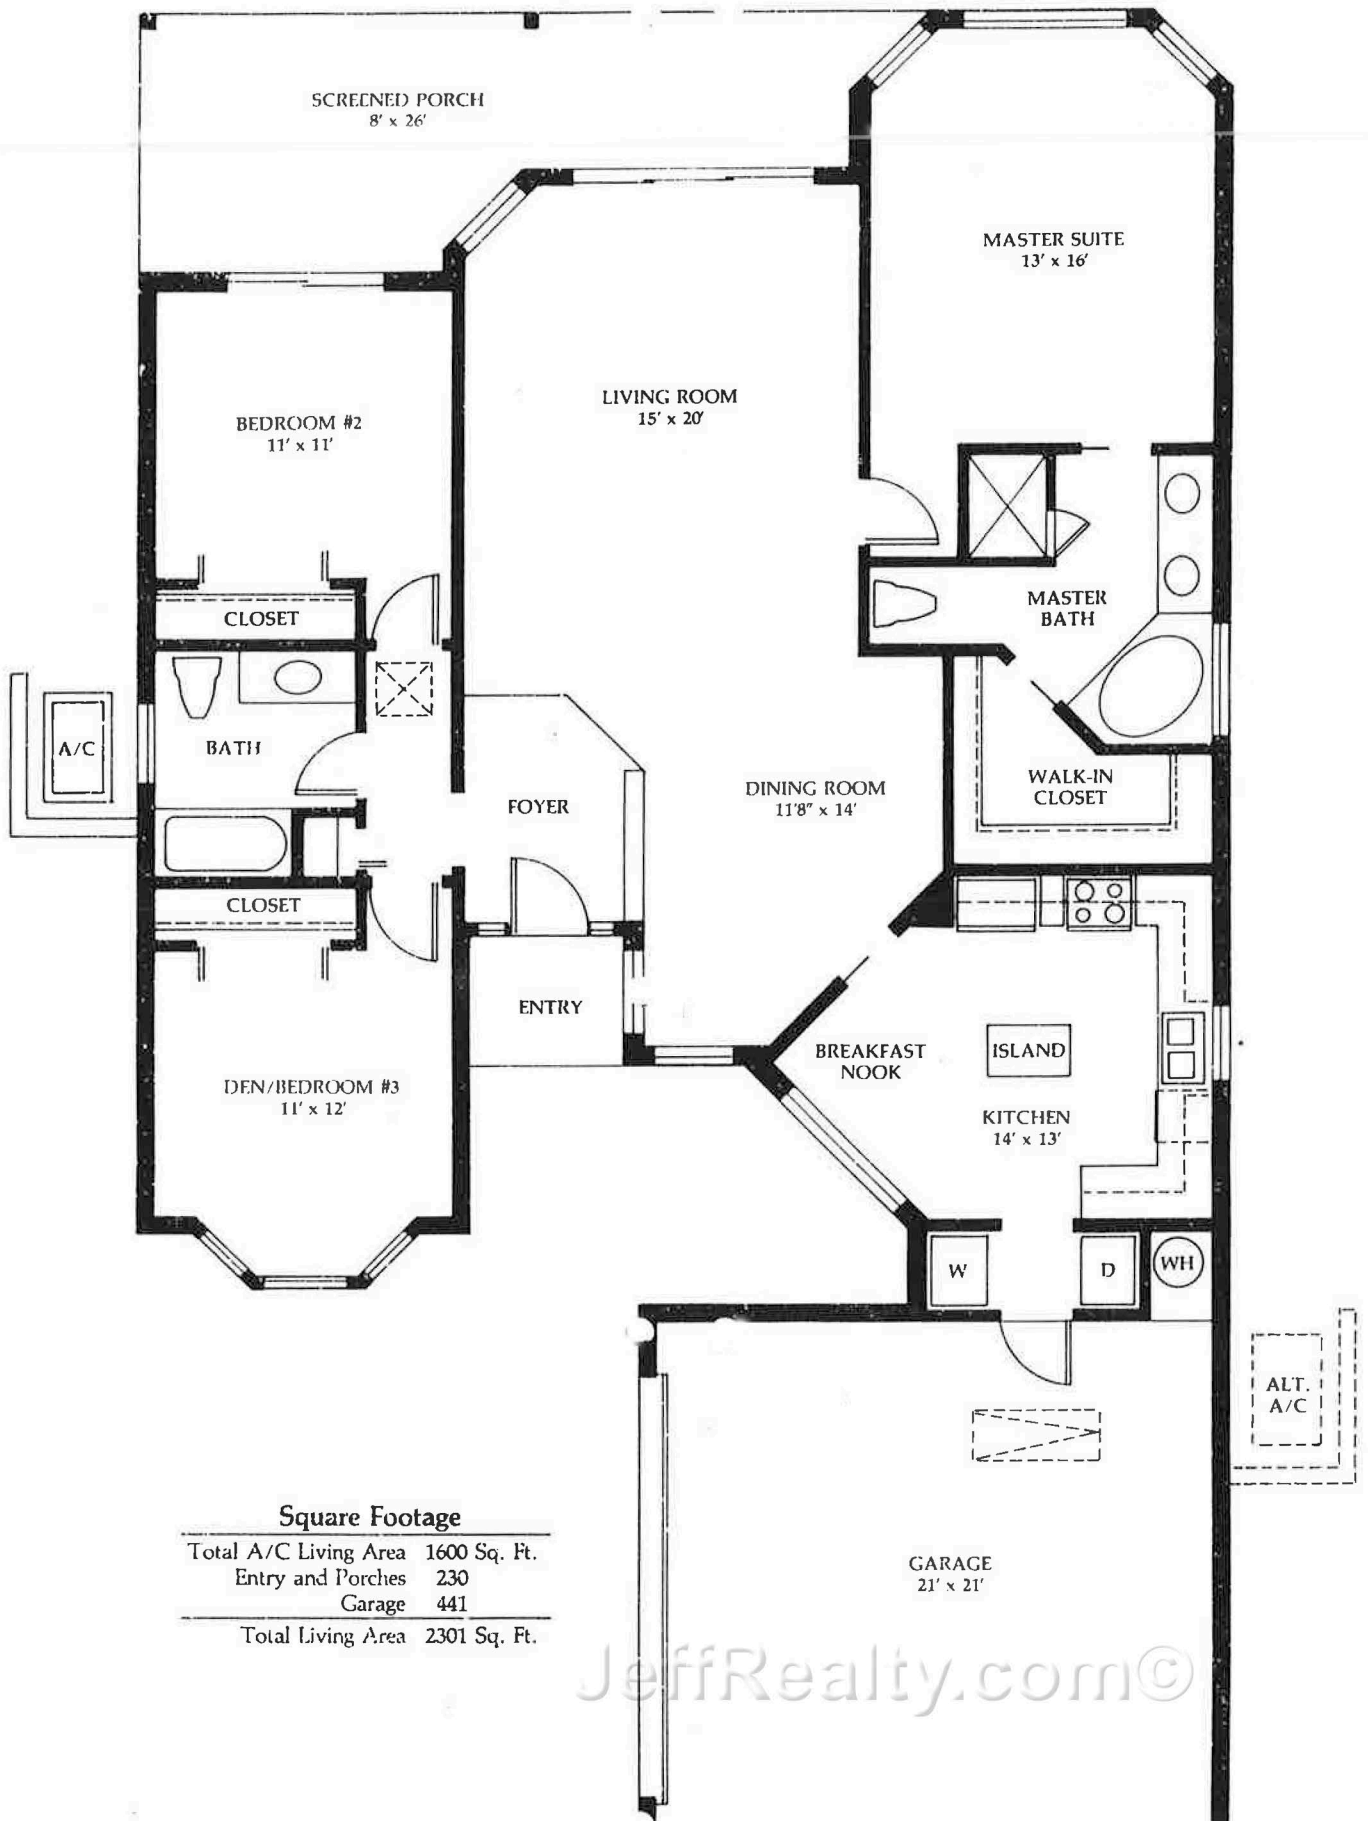

The Hampshire

Square Footage

Total A/C Living Area	1600 Sq. Ft.
Entry and Porches	230
Garage	441
Total Living Area	2301 Sq. Ft.