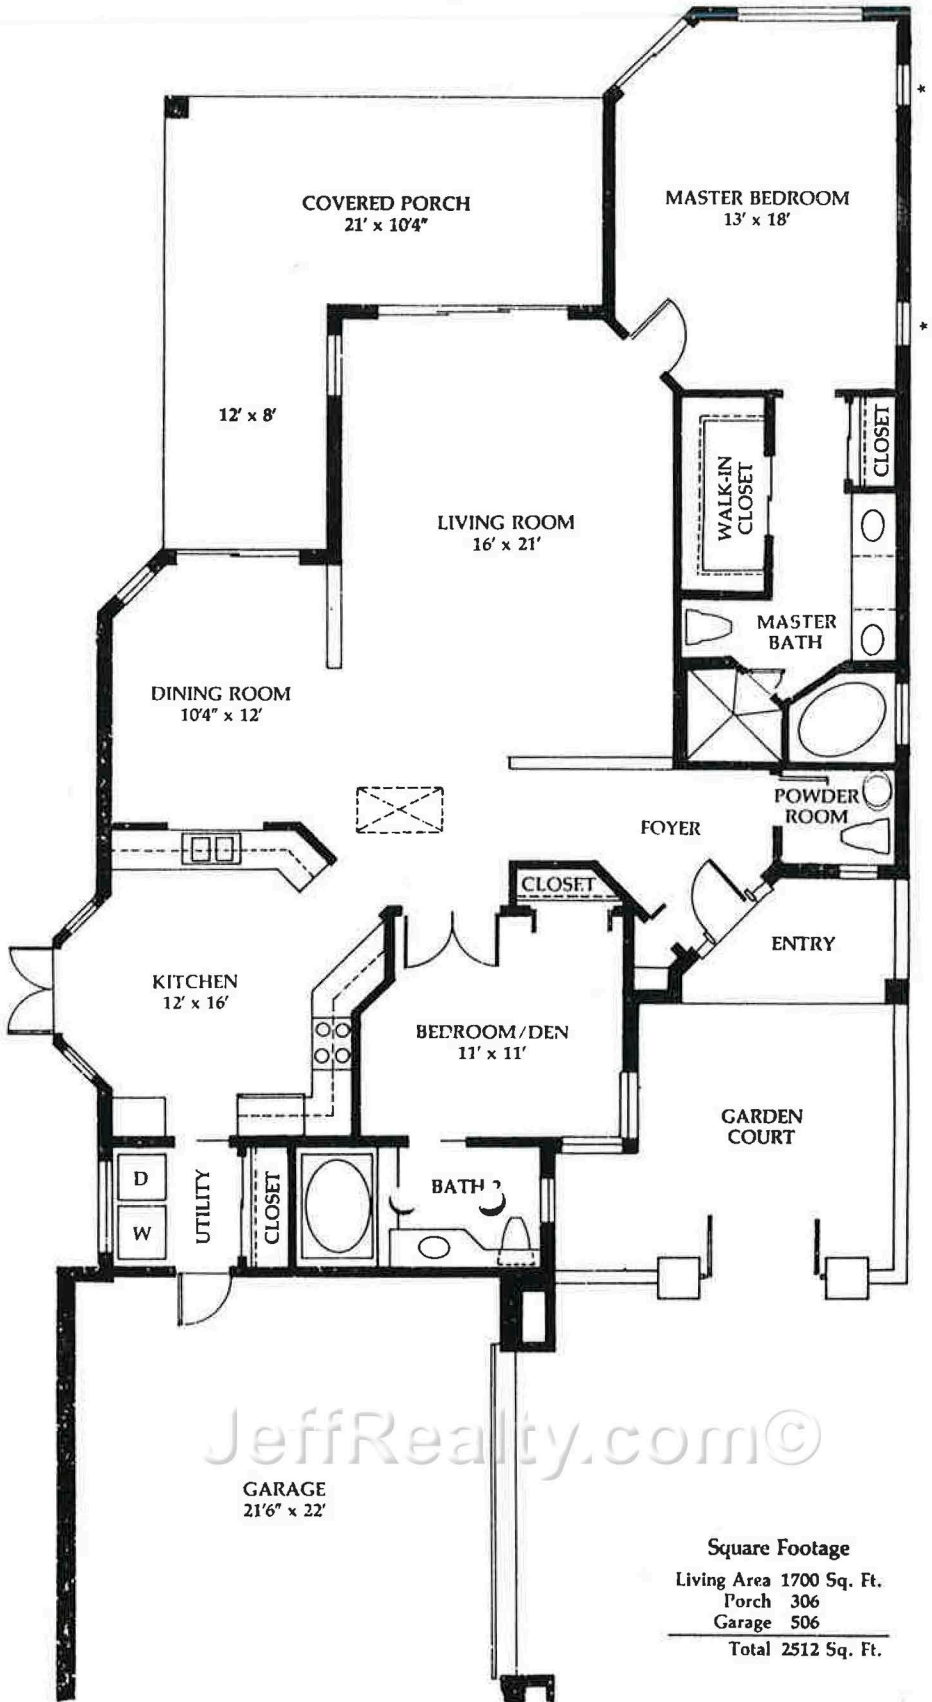

The Yorktowne

JeffRealty.com©

Square Footage

Living Area	1700 Sq. Ft.
Porch	306
Garage	506
Total	2512 Sq. Ft.