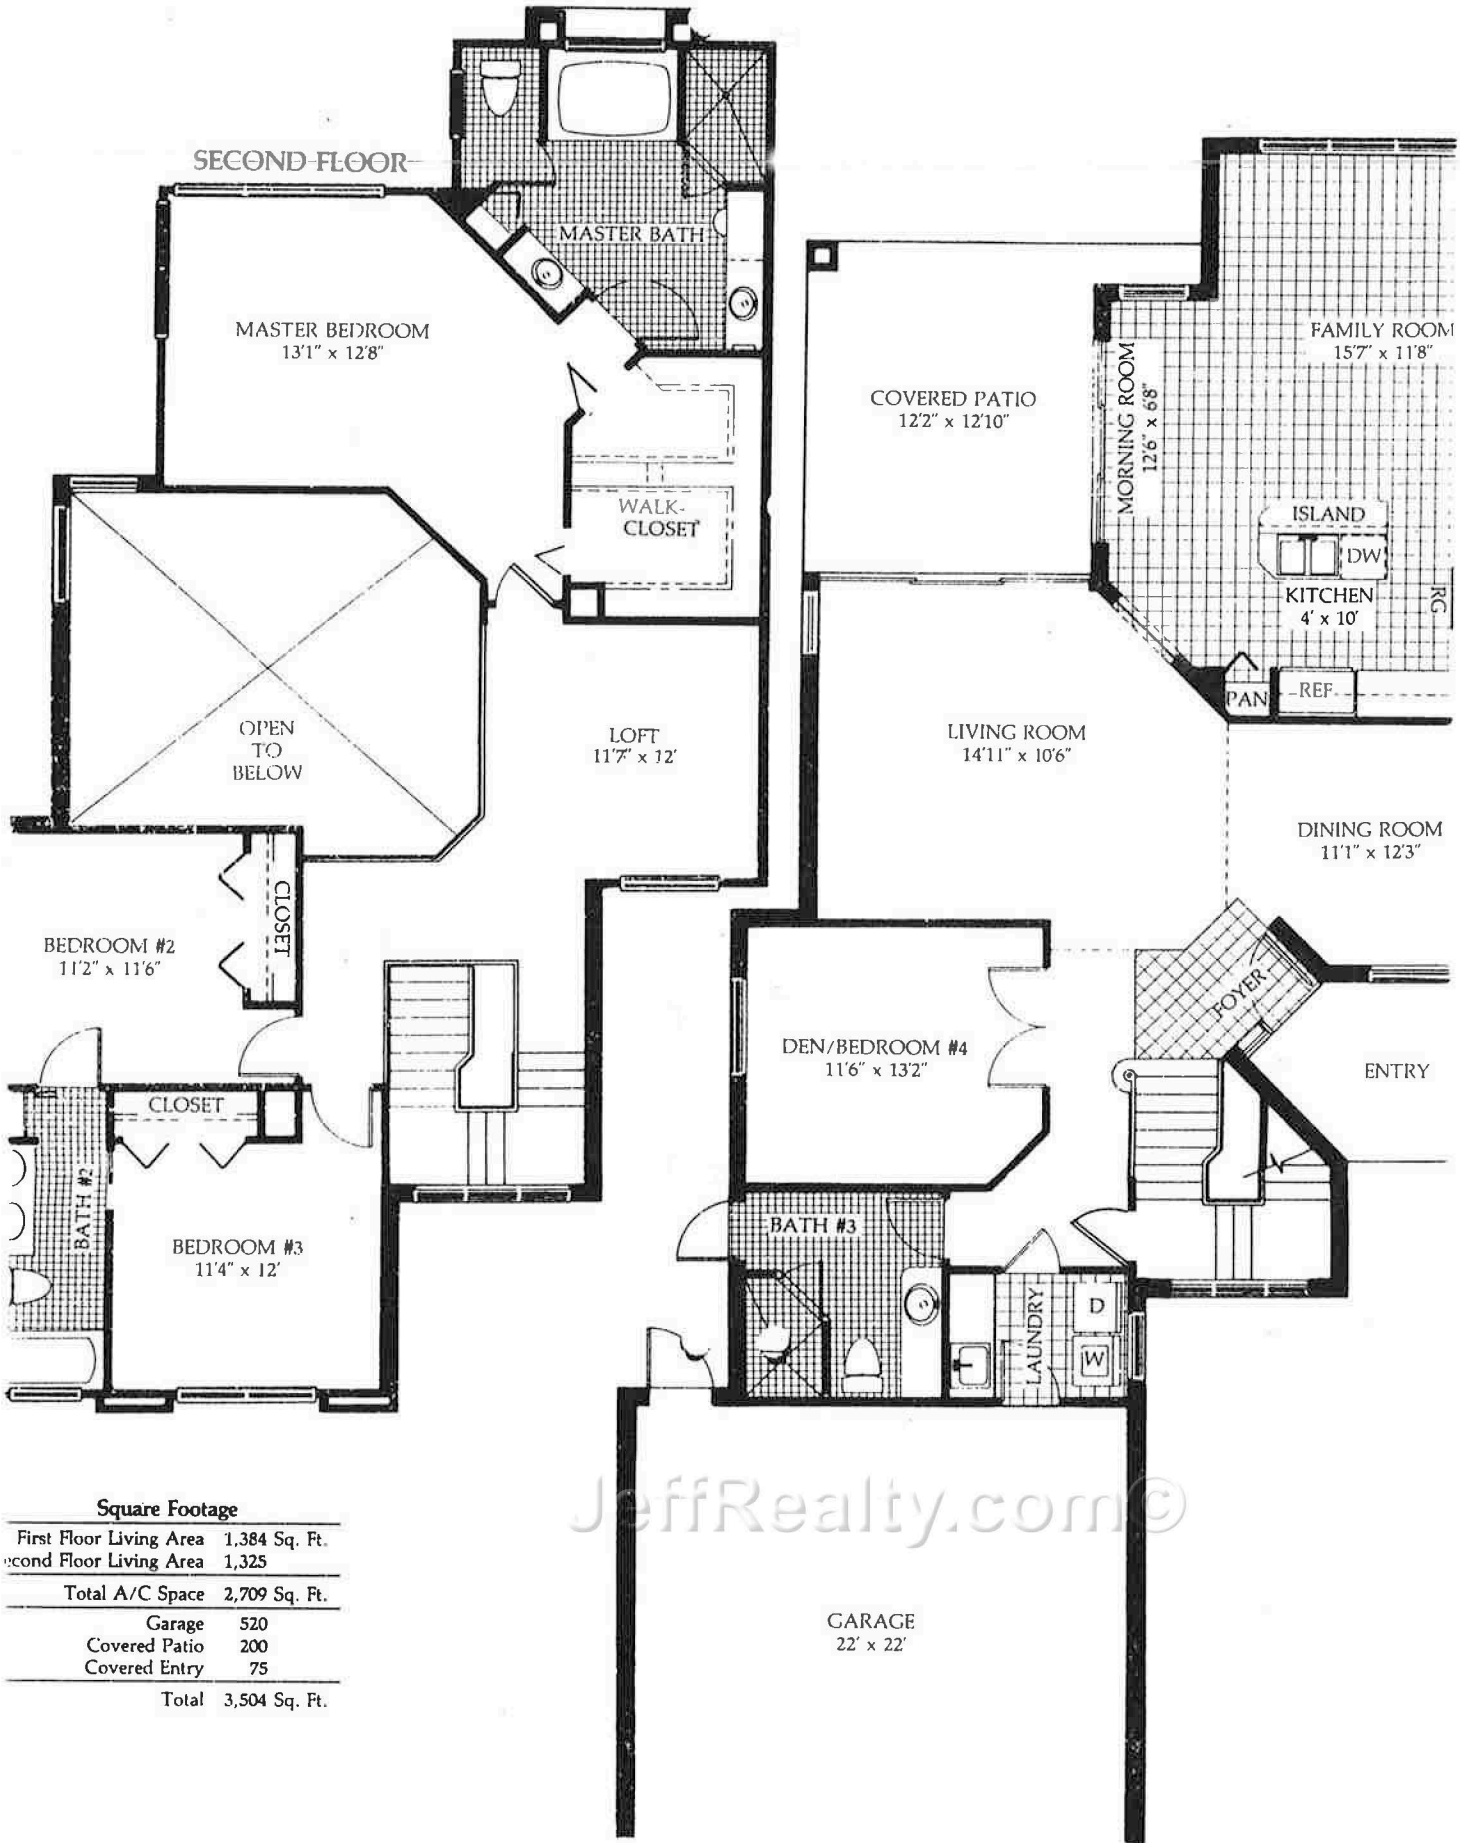

The Pebble Beach

Square Footage

First Floor Living Area	1,384 Sq. Ft.
Second Floor Living Area	1,325
Total A/C Space	2,709 Sq. Ft.
Garage	520
Covered Patio	200
Covered Entry	75
Total	3,504 Sq. Ft.

JeffRealty.com