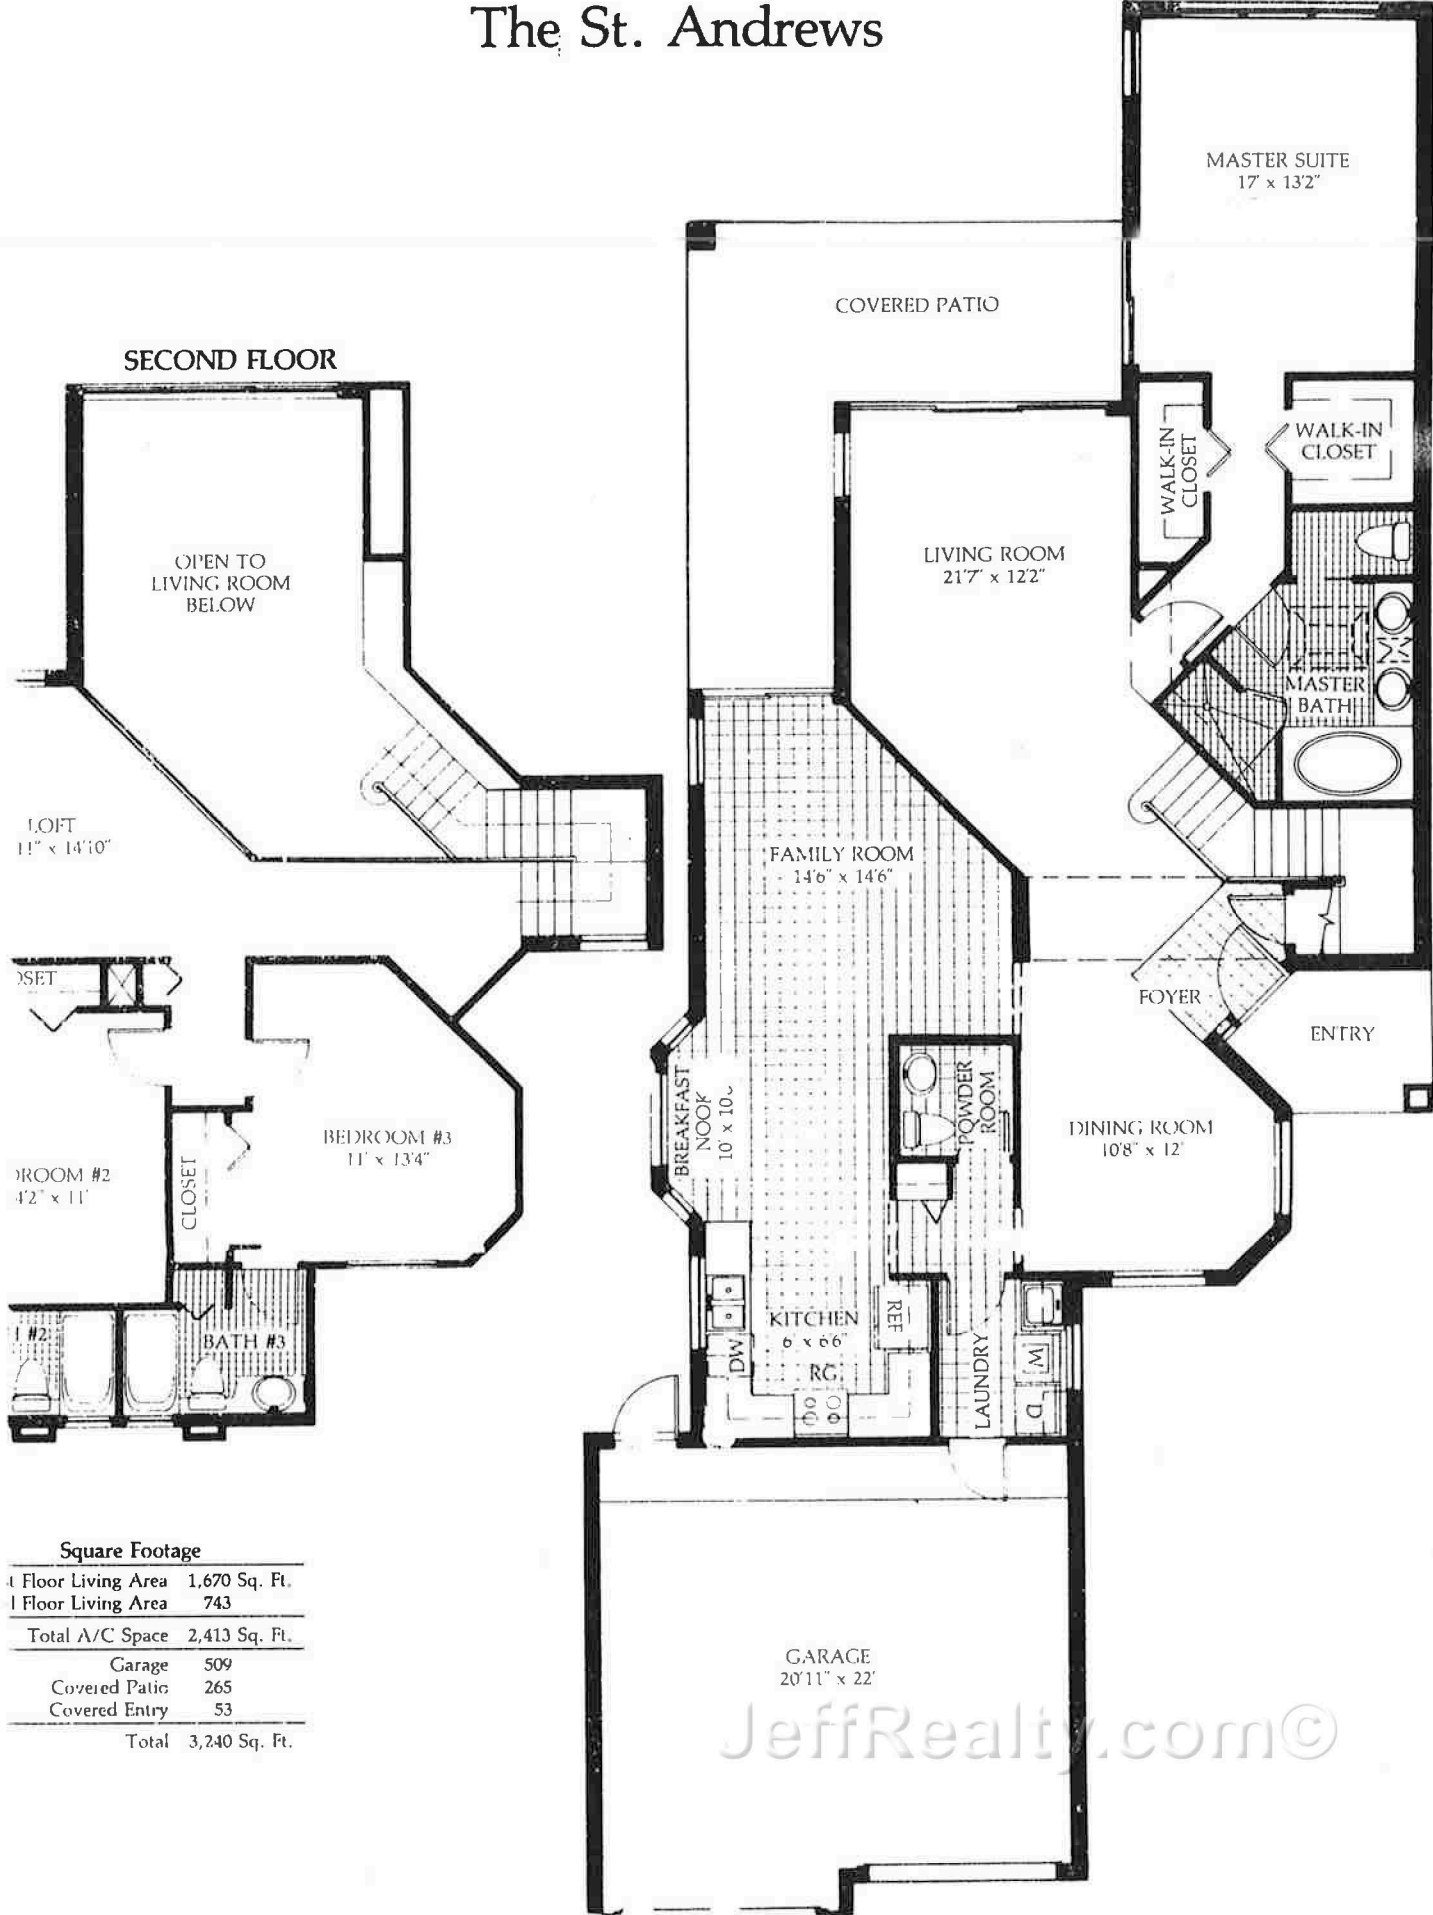

The St. Andrews

Square Footage	
1st Floor Living Area	1,670 Sq. Ft.
2nd Floor Living Area	743
Total A/C Space 2,413 Sq. Ft.	
Garage	509
Covered Patio	265
Covered Entry	53
Total 3,240 Sq. Ft.	